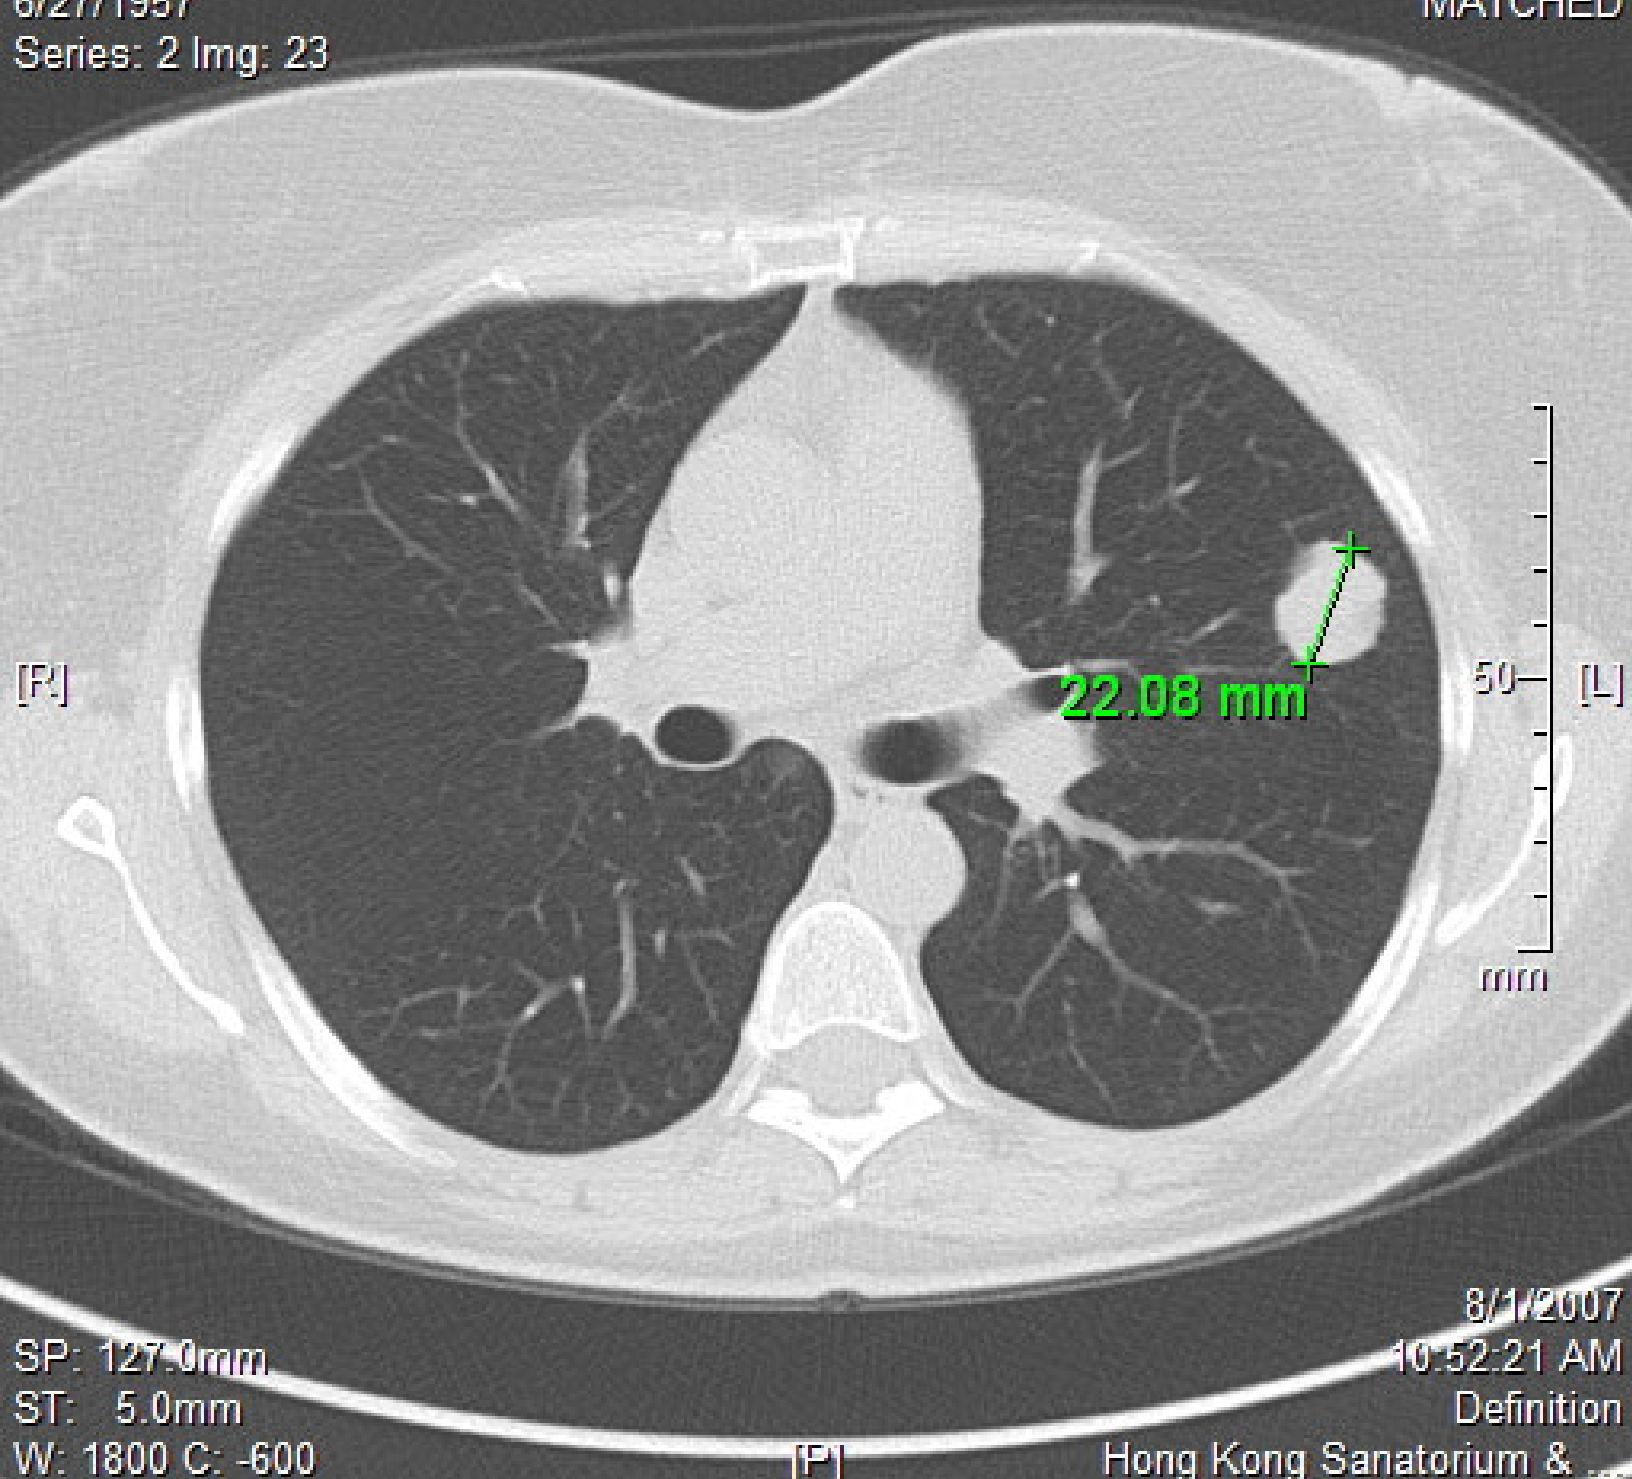

ALEJO, DEIDRE KAY
K503418
6/27/1957
Series: 2 Img: 23

[A]

8/1/2007
216427
MATCHED

SP: 127.0mm
ST: 5.0mm
W: 1800 C: -600

8/1/2007
10:52:21 AM
Definition

Hong Kong Sanatorium & ...